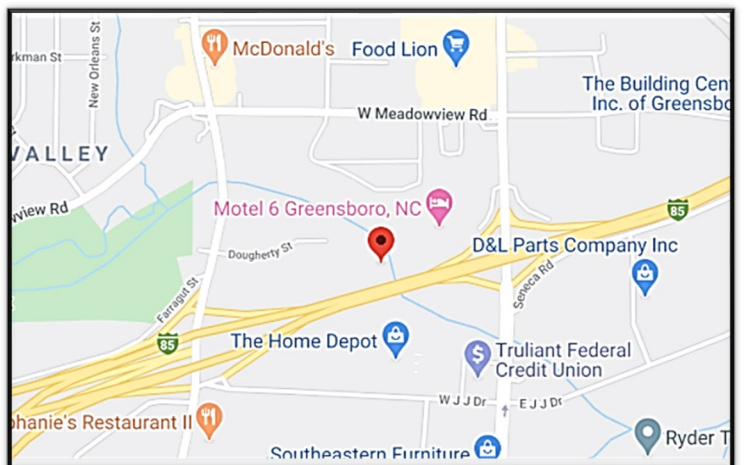

## 108 W – Greensboro-High Point-Winston Salem DMA

Located on I-40, Lefthand read, facing west for eastbound traffic traveling away from Greensboro towards Alamance County. Put this high-traffic display to work for you today!

Display Size: 10'6" H x 36'W  
Illumination: Dusk to 12 AM  
Lat: 36.035561 Long: -79.795225

[www.visibleoutdoor.com](http://www.visibleoutdoor.com)