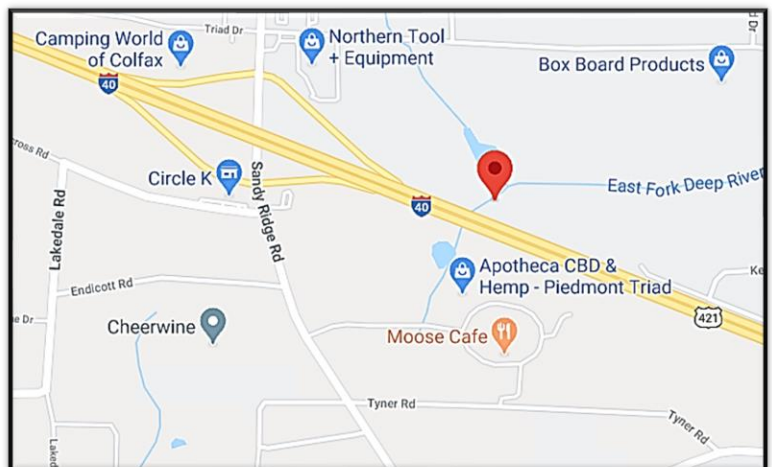

VISIBLE

Outdoor Advertising

106 E – Bulletin, Greensboro-High Point-Winston Salem DMA

Righthand read, facing east for westbound traffic traveling out of Greensboro towards Winston Salem. This is the busiest stretch of Highway in the Triad!

Display Size: 10'6"H x 36'W
NCDOT Daily Traffic Count:
126,000 cars per day
Illumination: Dusk to 12 AM
Lat: -36.090708 Long: -79.989551

www.visibleoutdoor.com